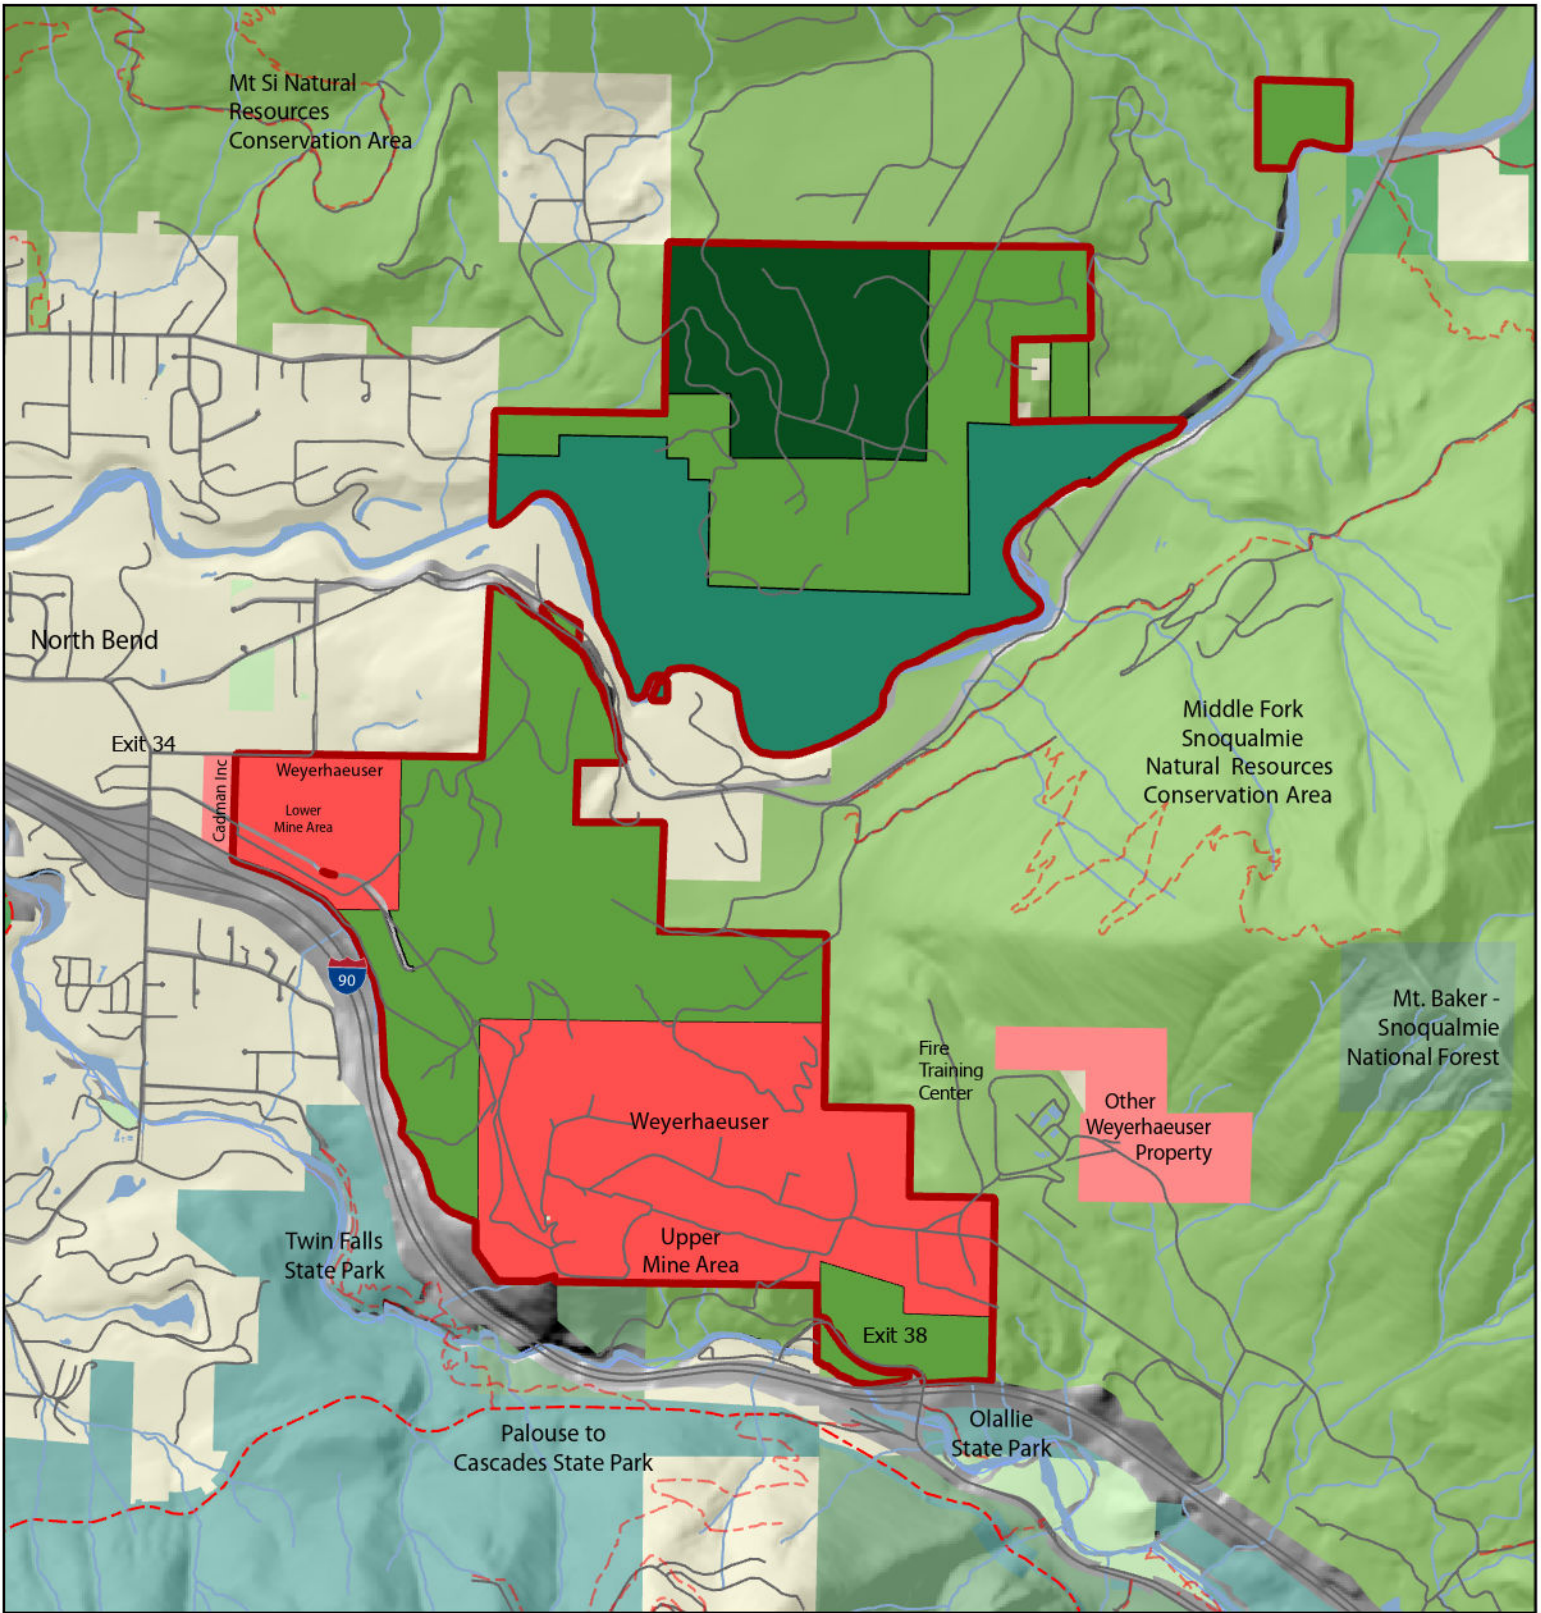

1998 Grouse Ridge MOU

Current Properties

- Mine Site
- Non-Mine Site
- Grouse Ridge MOU Area

1998 Land Transfers

- TPL Purchase/Conveyed to King County

- KC/DNR Purchase

- Weyerhaeuser Donation To DNR

Land Ownership

- County Parks
- Other Public Lands
- Private

- State Parks

- USFS

- Various City Parks

- WA DNR

- Regional Trails

- Trails

- Roads

Mountains to Sound Greenway Trust
mtsgreenway.org
 April 2026