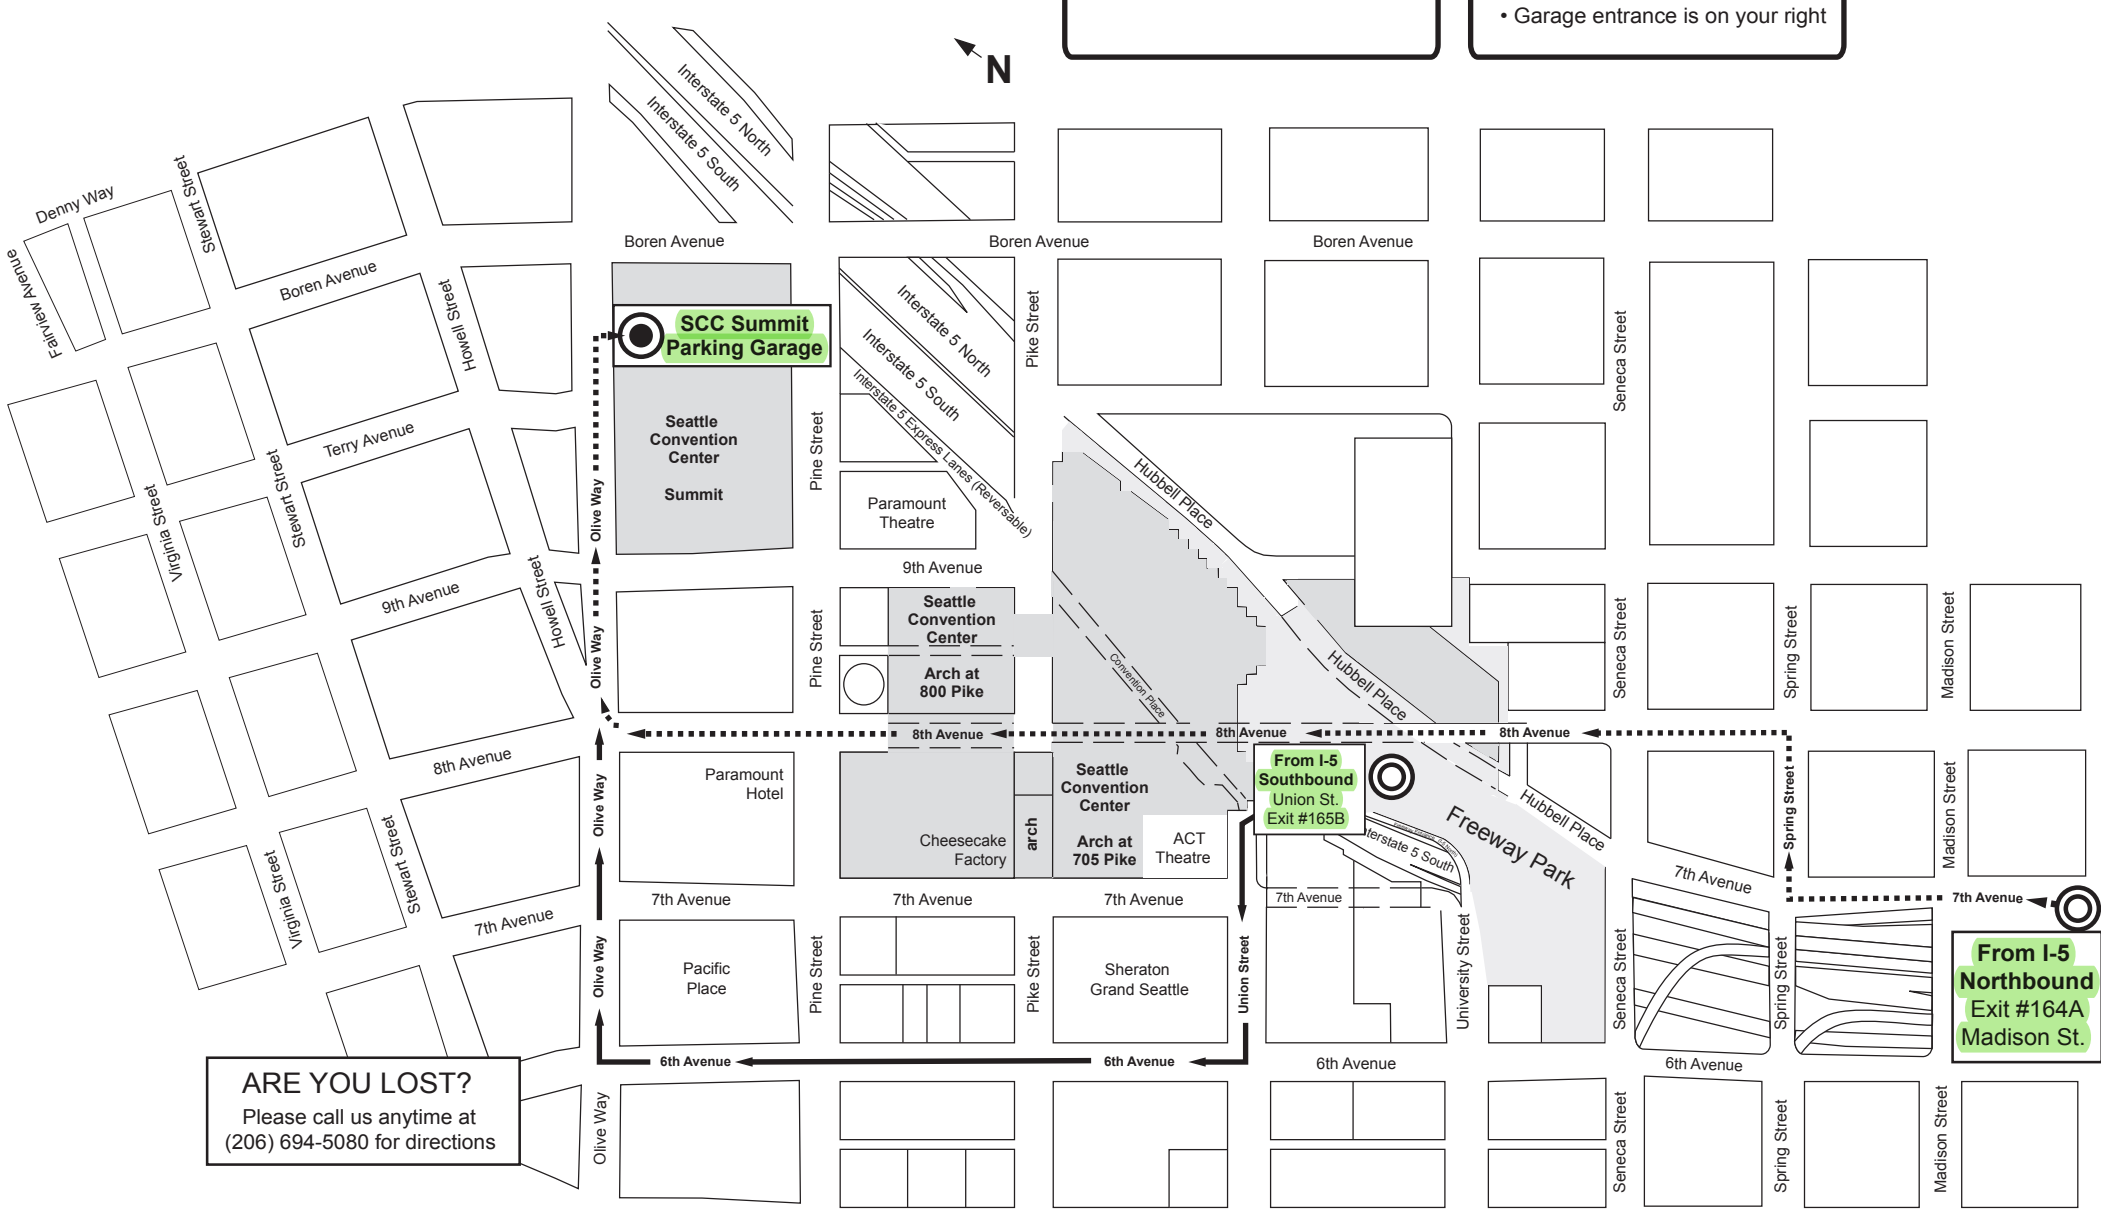

Seattle Convention Center

Directions to Summit Parking Garage 1009 Olive Way

Maximum Vehicle Height 8' 4" on Level 1

Maximum Vehicle Height 6' 10" on Levels 2 and 3

FROM I-5 SOUTHBOUND

- Interstate 5 southbound
- Union Street exit 165B
- Right on 6th Avenue
- Right on Olive Way
- Garage entrance is on your right

**FROM I-5 NORTHBOUND
and I-90 WESTBOUND**

- Interstate 5 northbound
- Madison Street exit 164A
- Right on Spring Street
- Left on 8th Avenue
- Right on Olive Way
- Garage entrance is on your right

ARE YOU LOST?
Please call us anytime at
(206) 694-5080 for directions

**From I-5
Northbound
Exit #164A
Madison St.**