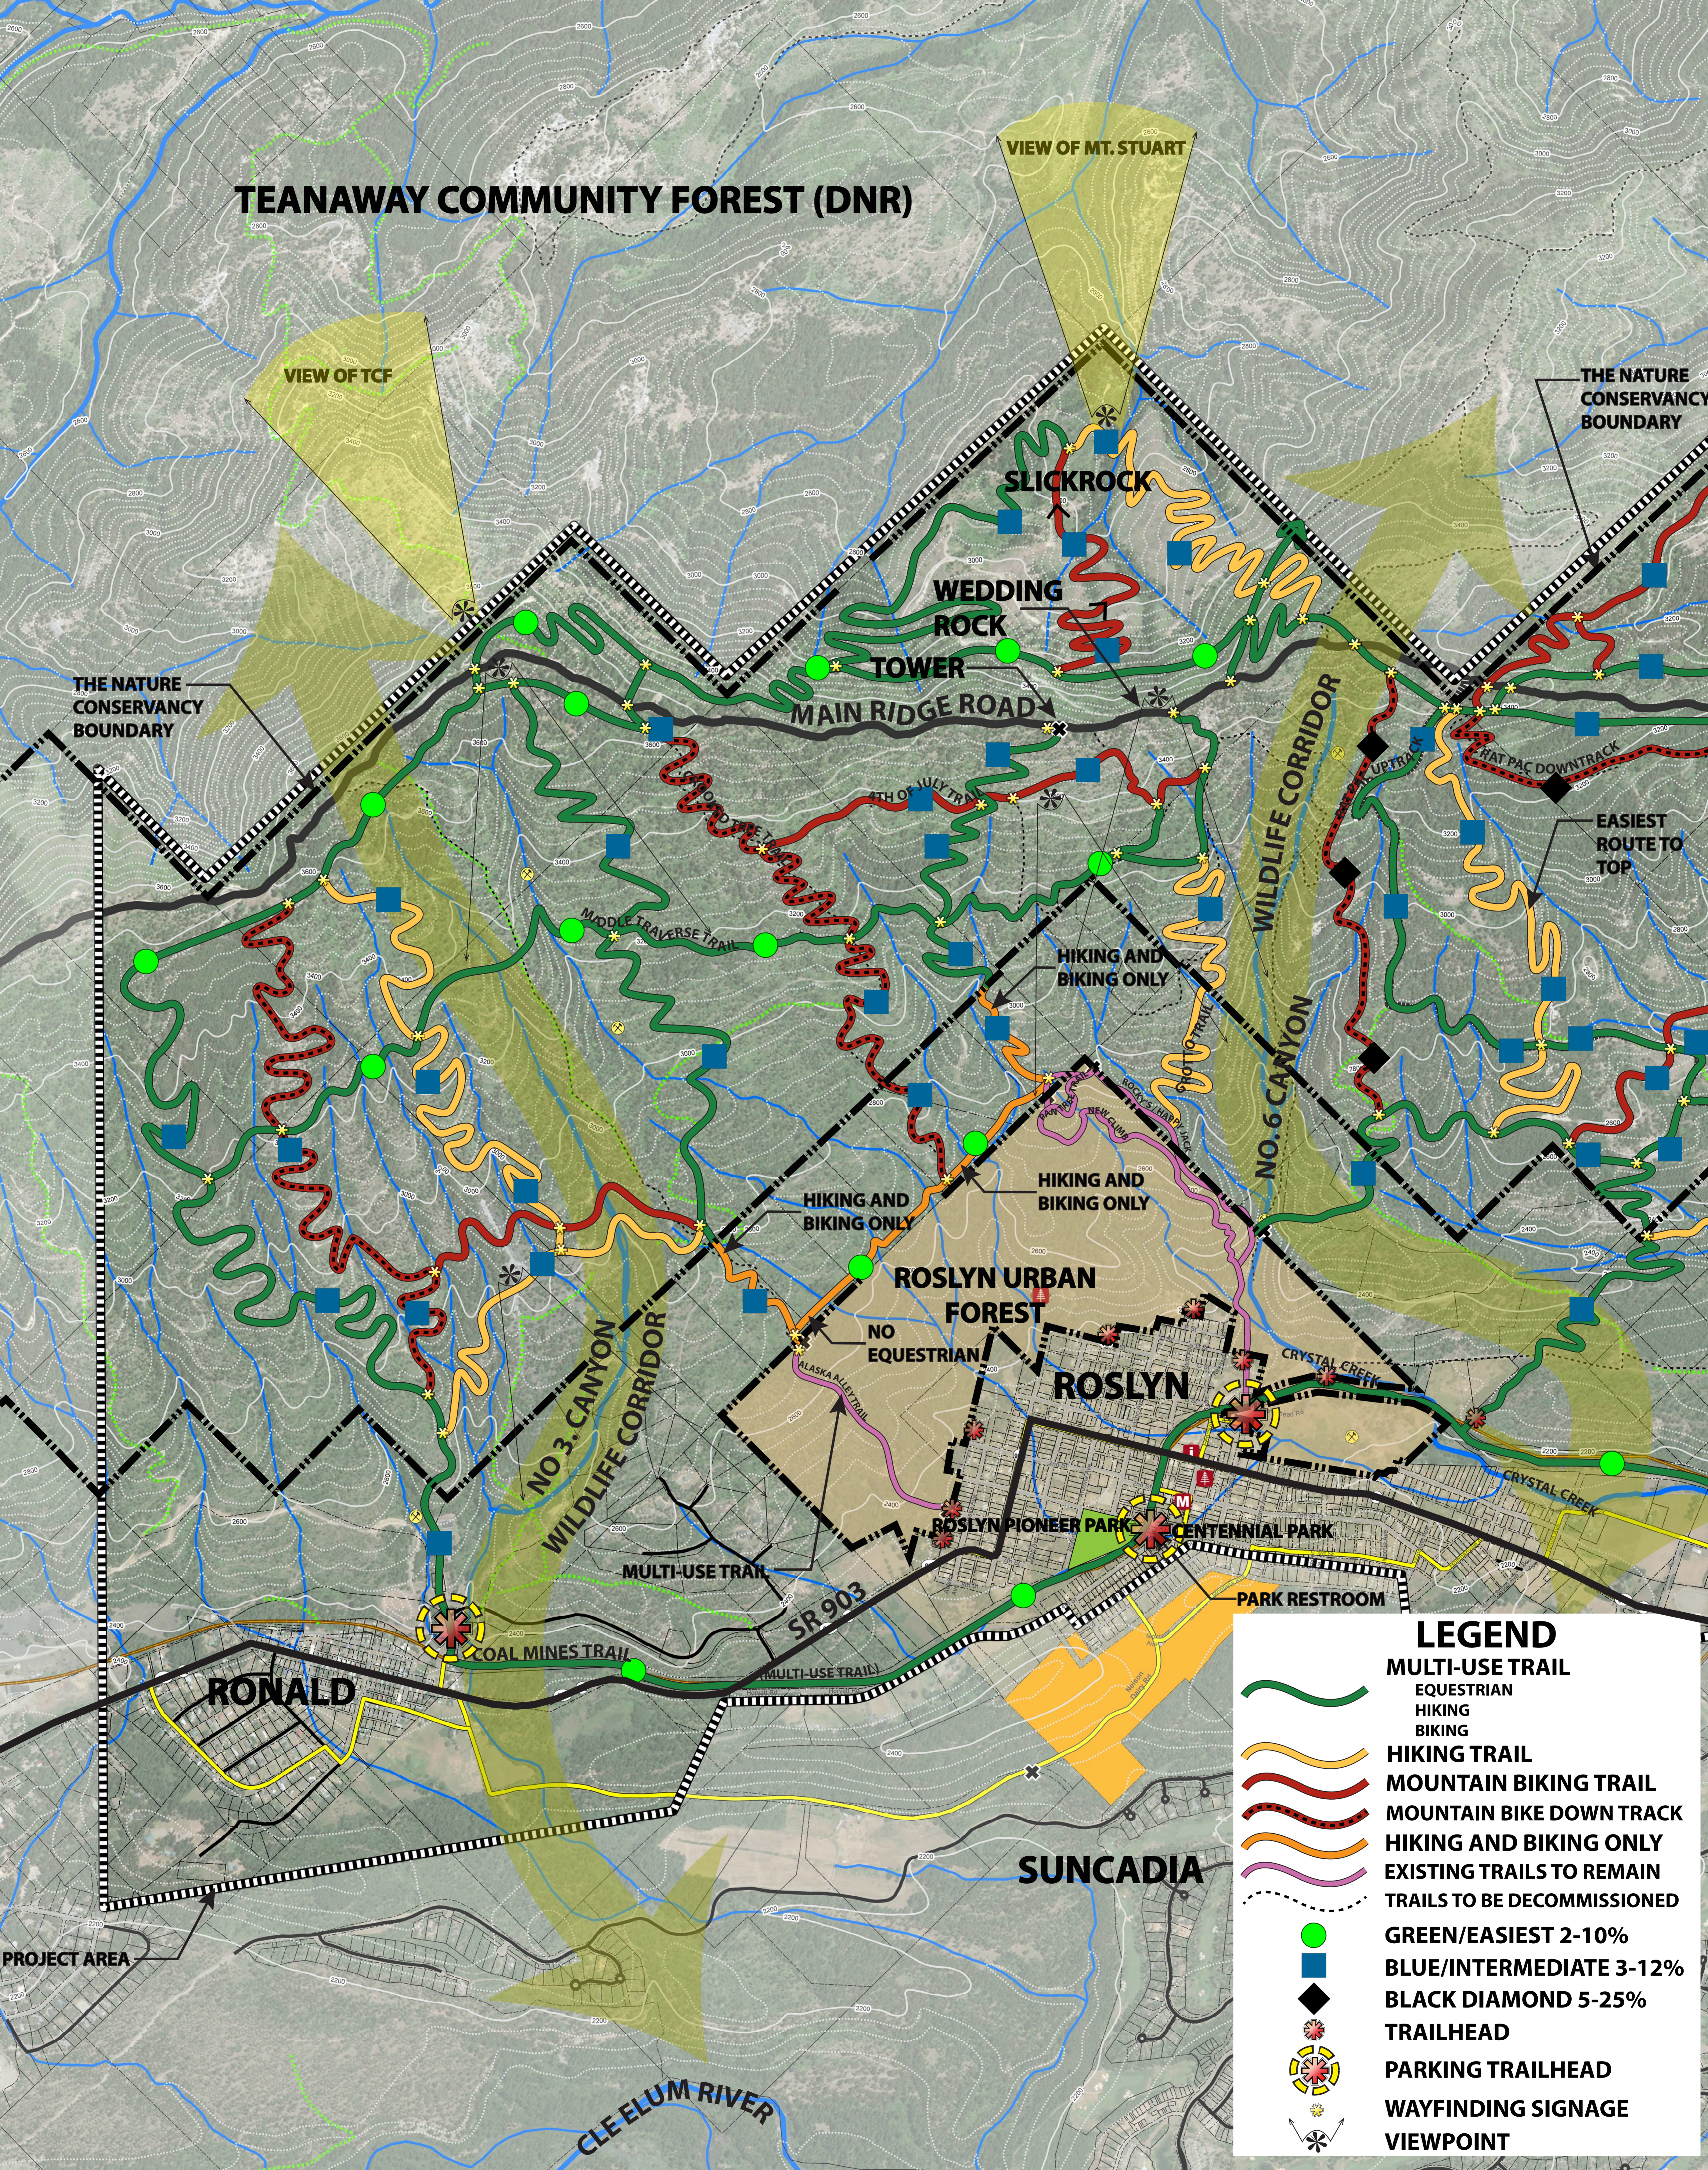

TEANAWAY COMMUNITY FOREST (DNR)

LEGEND

- MULTI-USE TRAIL
- EQUESTRIAN
- HIKING
- BIKING
- HIKING TRAIL
- MOUNTAIN BIKING TRAIL
- MOUNTAIN BIKE DOWN TRACK
- HIKING AND BIKING ONLY
- EXISTING TRAILS TO REMAIN
- TRAILS TO BE DECOMMISSIONED
- GREEN/EASIEST 2-10%
- BLUE/INTERMEDIATE 3-12%
- BLACK DIAMOND 5-25%
- TRAILHEAD
- PARKING TRAILHEAD
- WAYFINDING SIGNAGE
- VIEWPOINT